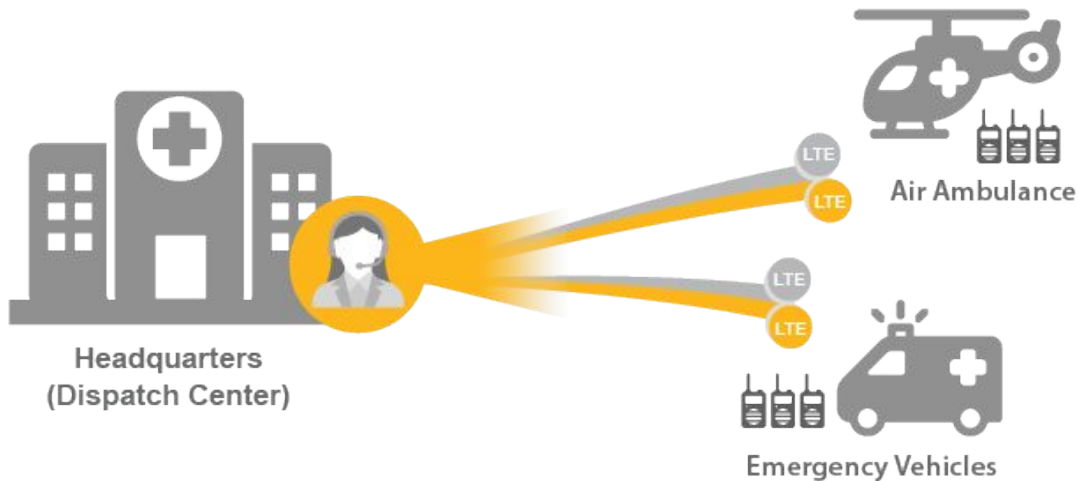

SpeedFusion Modes

Bandwidth Bonding: Combine the speed and Bandwidth of multiple WAN connections.

WAN Smoothing: Single and Multi-WAN Smoothing modes to protect real-time applications.

Hot Failover: Switch from one WAN connection to another while keeping your sessions intact.

Live Streaming Videos/DVRs

Bond multiple cellular links into a powerful VPN connection

Datacenter FusionHub

Public Safety Vehicle with ESN Devices

- SpeedFusion can **bond multiple cellular links**
- can stream HD video back to headquarters
- **WAN Smoothing technology**
- ensures that your video stream remains consistent and uninterrupted

Extend 2-Way Radios Anywhere

Extends the reach of existing 2-way radio networks to anywhere

- SpeedFusion creates a single unbreakable network
- **extends the reach of existing 2-way radio networks** to anywhere an LTE or other IP network is available