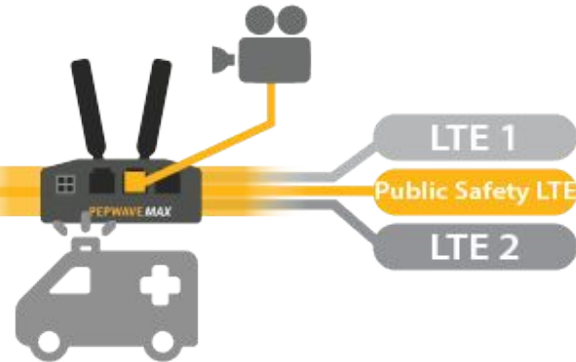

4x Cellular Models

HD4 MBX
with 4x CAT18

Achieve **Unbreakable Connectivity**

Combine Public Safety LTE and commercial links into an unbreakable VPN connection

- Patented SpeedFusion technology
- Combine Public Safety LTE and commercial links into an **unbreakable VPN** connection
- greater coverage and bandwidth than that of a single cellular link

SpeedFusion Modes

Bandwidth Bonding: Combine the speed and Bandwidth of multiple WAN connections.

WAN Smoothing: Single and Multi-WAN Smoothing modes to protect real-time applications.

Hot Failover: Switch from one WAN connection to another while keeping your sessions intact.

Live Streaming Videos/DVRs

Bond multiple cellular links into a powerful VPN connection

Datacenter FusionHub

Public Safety Vehicle with ESN Devices

- SpeedFusion can **bond multiple cellular links**
- can stream HD video back to headquarters
- **WAN Smoothing technology**
- ensures that your video stream remains consistent and uninterrupted